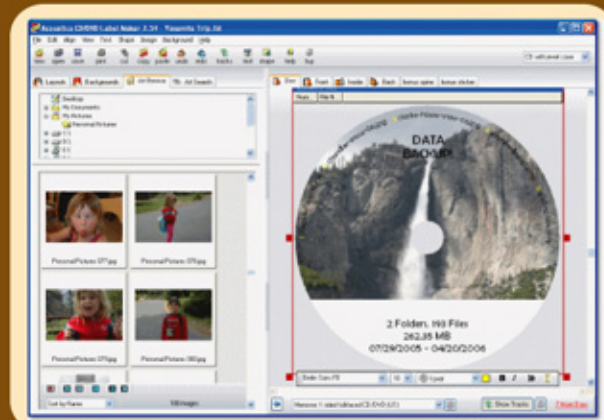

LightScribe
DIRECT DISC LABELING

Now Supports HP LightScribe Direct Disc Technology™
Professional Labels for Your Video and Audio Collections

Imagemixer Label Maker makes printing tasks simple. Automatically import play lists into appealing arrangements with a variety of options:

- Easily fit track lists of up to 200 tracks on a single CD
- Wizards for creating CD/DVD/mini CD labels and CD jewel cases
- Supports 99% of stock CD labels and CD jewel case templates
- Support for the new direct-to-CD printers
- Support for DVD cases
- Supports Asian fonts
- Supports .gif, .tiff and various digital camera RAW image formats

Imagemixer Label Maker includes stock art. Choose themes from birthdays, weddings, jazz, hip-hop, classical, rock, holidays & more. Use our artwork or import your own. Great for creating gifts for family and friends.

With Imagemixer Label Maker you can:

- Use stock art
- Import your own photos
- Import art/photos from the Internet
- Add as many pictures as you want
- Create curved and spiral text
- Create two column song lists that can be listed on the left, right, bottom and top
- Burn labels directly on CD or DVD

Marketed by TargetCast Inc., a 7 day free trial version of Imagemixer Label Maker is available for download at www.pixela-1.com

ADVANTAGES OF WORKING WITH TARGETCAST:

Customization:	Flexible customization to meet OEM requirements.
Functionality:	Everything necessary in one easy to use program.
Branding:	Available to meet OEM specification.
Creative Licensing:	Competitive and flexible.
Language Support:	Multiple languages available to meet your international needs.